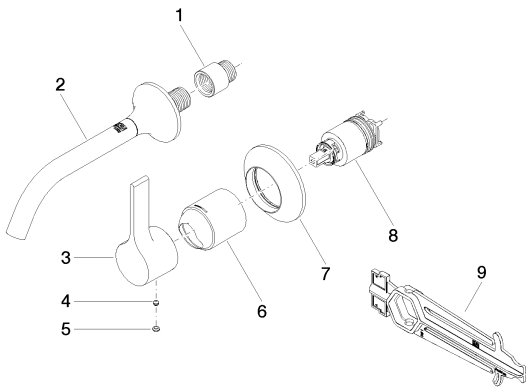

Sink - VAIA

Wall-mounted single-lever mixer without drain - polished chrome

Article number: 36 860 809-00 0010

Spare parts list

Number	Item Number	Designation	Number of units
1	09 24 03 072 10 90	Extension -	1
2	13 800 809-00 0010	Lavatory spout, wall-mounted without drain - polished chrome	1
3	09 20 80 021-00	Lever - polished chrome	1
4	09 31 11 063 90	Mounting bracket -	1
5	90 31 20 087 00-00	Cover - polished chrome	1
6	09 11 02 288-00	cover	1
7	90 27 80 012 00-00	Escutcheon - polished chrome	1
8	90 15 05 064 01 90	cartridge	1
9	09 30 09 064 90	assembly wrench -	1