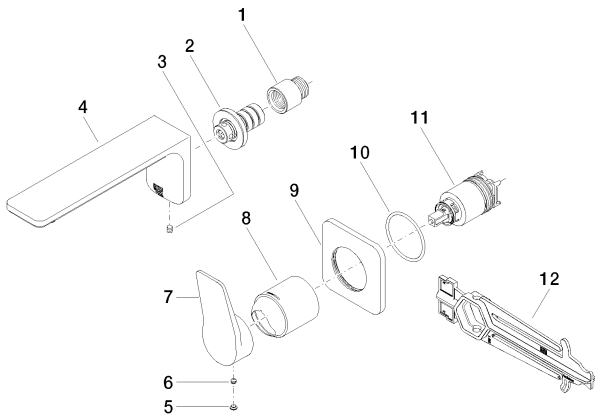

Sink - Lissé

Wall-mounted single-lever mixer without drain - polished chrome

Article number: 36 860 845-00

Spare parts list

Number	Item Number	Designation	Number of units
1	09 24 03 072 10 90	Extension -	1
2	90 24 03 108 00 90	Nipple -	1
3	04 31 11 004 00 90	Mounting bracket -	1
4	90 11 84 021 00-00	spout	1
5	90 31 20 087 00-00	Cover - polished chrome	1
6	09 31 11 063 90	Mounting bracket -	1
7	09 20 84 021-00	Lever - polished chrome	1
8	09 11 02 288-00	cover	1
9	09 27 84 020-00	Escutcheon - polished chrome	1
10	09 14 10 049 90	O-Ring 45,69 x 2,62 mm -	1
11	90 15 05 064 01 90	cartridge	1
12	09 30 09 064 90	assembly wrench -	1