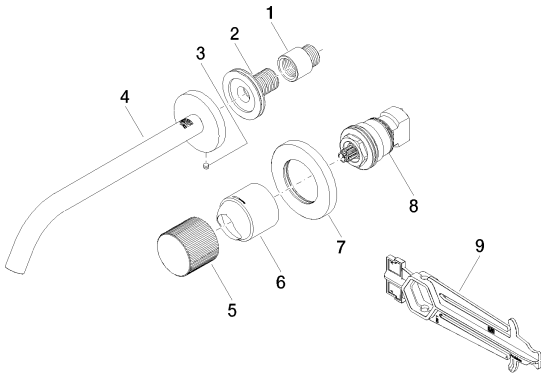

Sink - Meta

META PURE Wall-mounted single-lever mixer without drain - polished chrome

Article number: 36 861 664-00 0010

Spare parts list

Number	Item Number	Designation	Number of units
1	09 24 03 072 10 90	Extension -	1
2	09 24 03 280 90	Wall connection -	1
3	09 31 11 112 90	Mounting bracket -	1
4	90 28 22 324 01-00	spout	1
5	09 20 66 010-00	handle	1
6	09 11 02 389-00	cover	1
7	90 27 62 011 00-00	Cover - polished chrome	1
8	90 90 03 169 02 90	top	1
9	09 30 09 064 90	assembly wrench -	1