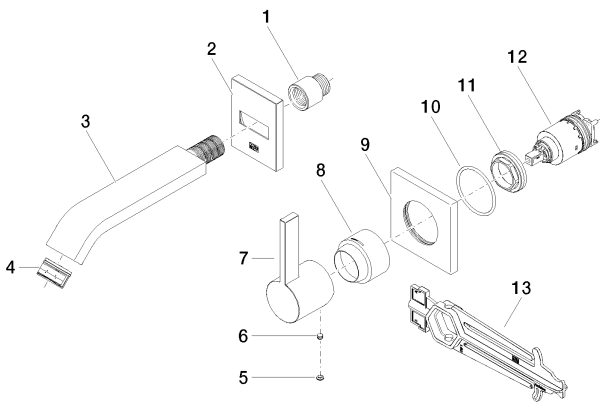

**Sink - IMO**

Wall-mounted single-lever mixer without drain - polished chrome

Article number: 36 861 670-00

**Spare parts list**

Number	Item Number	Designation	Number of units
1	09 24 03 072 10 90	Extension -	1
2	90 27 67 005 00-00	DUMMY - polished chrome	1
3	04 28 22 243 00-00	Outlet - polished chrome	1
4	90 29 03 045 00 90	Aerator insert 32 x 8 mm -	1
5	90 31 20 087 00-00	Cover - polished chrome	1
6	04 31 11 112 00 90	Mounting bracket -	1
7	09 20 67 004-00	Lever - polished chrome	1
8	09 11 02 530-00	cover	1
9	09 27 78 039-00	Escutcheon - polished chrome	1
10	09 14 10 049 90	O-Ring 45,69 x 2,62 mm -	1
11	09 24 04 105 90	Mounting bracket -	1
12	90 15 05 064 01 90	cartridge	1
13	09 30 09 064 90	assembly wrench -	1