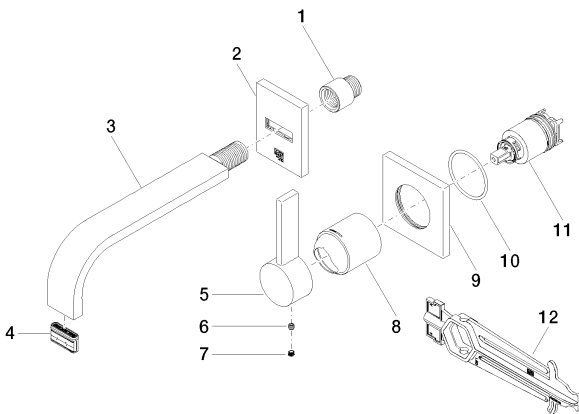

**Sink - MEM**

Wall-mounted single-lever mixer without drain - polished chrome

Article number: 36 861 782-00 0010

**Spare parts list**

Number	Item Number	Designation	Number of units
1	09 24 03 072 10 90	Extension -	1
2	90 27 78 055 00-00	rosette	1
3	04 28 22 149 10-00	Outlet - polished chrome	1
4	90 29 03 118 00 90	Aerator insert 32 x 8 mm 1.2 gpm -	1
5	09 20 78 058-00	Lever - polished chrome	1
6	09 31 11 030 90	Mounting bracket -	1
7	09 31 20 109 90	Cover -	1
8	09 11 02 288-00	cover	1
9	09 27 78 039-00	Escutcheon - polished chrome	1
10	09 14 10 049 90	O-Ring 45,69 x 2,62 mm -	1
11	90 15 05 064 01 90	cartridge	1
12	09 30 09 064 90	assembly wrench -	1