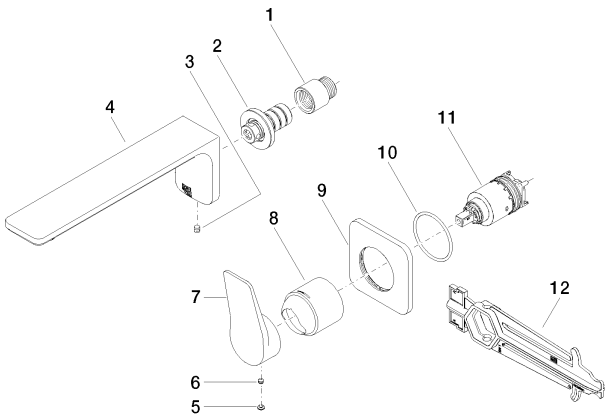

**Sink - Lissé**

Wall-mounted single-lever mixer without drain - polished chrome

Article number: 36 861 845-00

**Spare parts list**

Number	Item Number	Designation	Number of units
1	09 24 03 072 10 90	Extension -	1
2	90 24 03 108 00 90	Nipple -	1
3	04 31 11 004 00 90	Mounting bracket -	1
4	90 11 84 023 00-00	spout	1
5	90 31 20 087 00-00	Cover - polished chrome	1
6	09 31 11 063 90	Mounting bracket -	1
7	09 20 84 021-00	Lever - polished chrome	1
8	09 11 02 288-00	cover	1
9	09 27 84 020-00	Escutcheon - polished chrome	1
10	09 14 10 049 90	O-Ring 45,69 x 2,62 mm -	1
11	90 15 05 064 01 90	cartridge	1
12	09 30 09 064 90	assembly wrench -	1