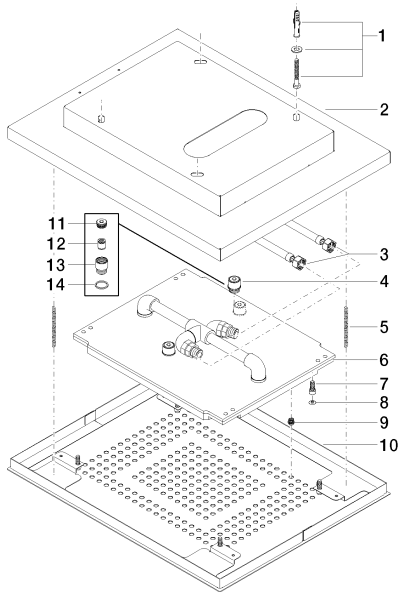

Shower -

BIG RAIN Rain panel for installation in/under ceiling - polished stainless steel

Article number: 41 401 979-85 0010

Spare parts list

Number	Item Number	Designation	Number of units
1	04 30 35 010 00 90	Mounting bracket -	4
2	04 17 09 001 00-85	Housing - polished stainless steel	1
3	12 502 970 90	Flexible supply line 1/2" x 1/2" x 15-3/4" -	2
4	04 24 03 027 01 90	Pipe -	2
5	04 21 50 004 01 90	Mounting bracket -	2
6	04 12 05 004 10 90	shower	1
7	09 30 30 155 90	Mounting bracket -	4
8	09 31 20 036 90	Plug for European drain -	4
9	04 29 03 036 00 90	Application -	241
10	04 11 02 113 02-85	Cover - polished stainless steel	1
11	09 24 04 112 10 90	Conversion -	1
12	09 23 01 042 90	Application -	1
13	09 24 03 027 90	Nipple -	1
14	09 14 20 025 90	Washer -	1