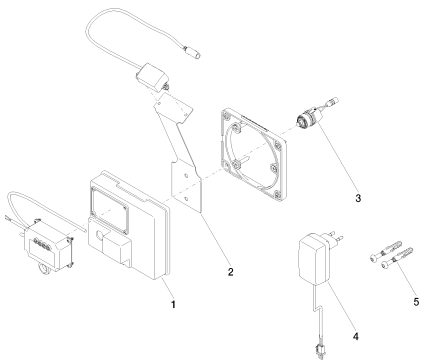

Sink - MEM

eSET Touchfree Lavatory faucet without temperature adjustment -

Article number: 42 766 970 90

Spare parts list

Number	Item Number	Designation	Number of units
--------	-------------	-------------	-----------------