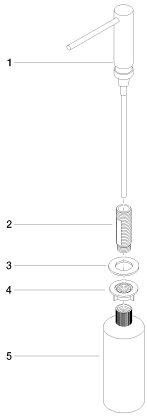

Kitchen - MEM

Soap dispenser without flange - polished chrome

Article number: 82 424 970-00

Spare parts list

Number	Item Number	Designation	Number of units
1	90 10 10 539 00-00	Soap dispenser - polished chrome	1
2	08 10 10 527 90	Wall connection -	1
3	09 14 05 014 90	Washer NBR 70 48,0 x 27,0 x 3,0 mm -	1
4	08 10 10 517 90	Mounting bracket -	1
5	08 10 10 603 90	Container -	1