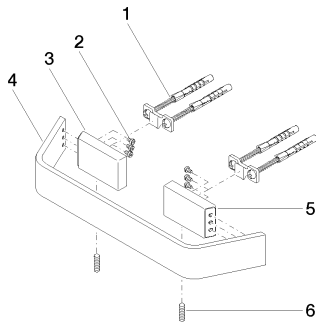

Bathtub - CL.1

Towel bar - polished chrome

Article number: 83 020 705-00

Spare parts list

Number	Item Number	Designation	Number of units
1	05 17 20 758 00 90	Mounting bracket -	2
2	09 30 30 191 90	screw	6
3	08 17 70 500-00	Holder - polished chrome	1
4	08 17 70 552-00	Holder - polished chrome	1
5	08 17 70 501-00	Holder - polished chrome	1
6	04 31 11 113 00 90	Mounting bracket -	1