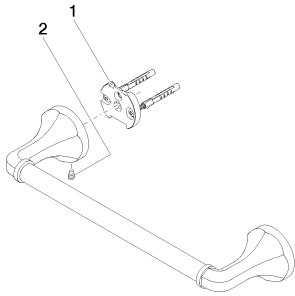

Bathtub - Madison Flair  
Towel bar - polished chrome  
Article number: 83 030 361-00

### Spare parts list

Number	Item Number	Designation	Number of units
1	05 17 97 507 00 90	Mounting bracket -	2
2	04 31 11 140 00 90	pin	2