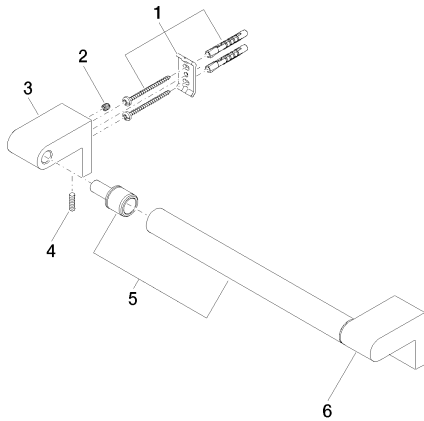

Bathtub - IMO

Towel bar - polished chrome

Article number: 83 030 670-00

Spare parts list

Number	Item Number	Designation	Number of units
1	05 17 20 736 00 90	Mounting bracket -	2
2	09 31 11 049 90	Mounting bracket -	2
3	08 17 67 500-00	Holder - polished chrome	1
4	04 31 11 113 00 90	Mounting bracket -	2
5	90 28 22 580 00-00	Handle - polished chrome	1
6	08 17 67 501-00	Holder - polished chrome	1