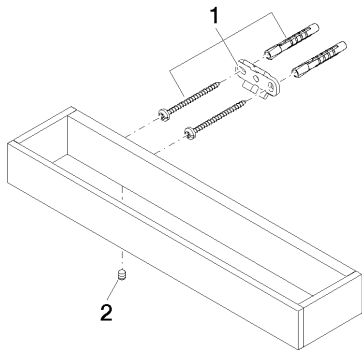

Bathtub - MEM

Towel bar - polished chrome

Article number: 83 030 780-00

### Spare parts list

Number	Item Number	Designation	Number of units
1	05 17 20 717 00 90	Mounting bracket -	2
2	04 31 11 004 00 90	Mounting bracket -	2