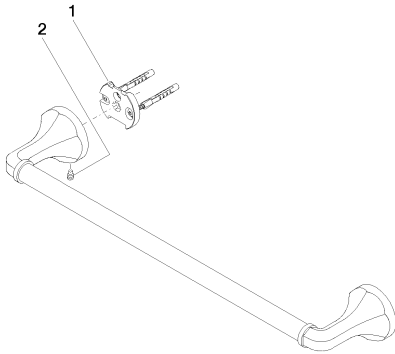

Shower - Madison Flair  
Towel bar - polished chrome  
Article number: 83 045 361-00

### Spare parts list

Number	Item Number	Designation	Number of units
1	05 17 97 507 00 90	Mounting bracket -	2
2	04 31 11 140 00 90	pin	2