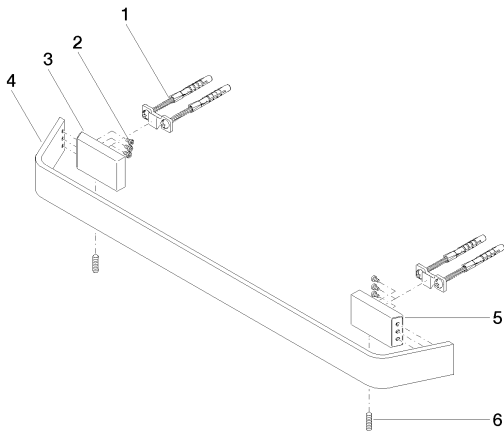

Shower - CL.1

Towel bar - polished chrome

Article number: 83 045 705-00

Spare parts list

Number	Item Number	Designation	Number of units
1	05 17 20 758 00 90	Mounting bracket -	2
2	09 30 30 191 90	screw	6
3	08 17 70 500-00	Holder - polished chrome	1
4	08 17 70 551-00	Holder - polished chrome	1
5	08 17 70 501-00	Holder - polished chrome	1
6	04 31 11 113 00 90	Mounting bracket -	2