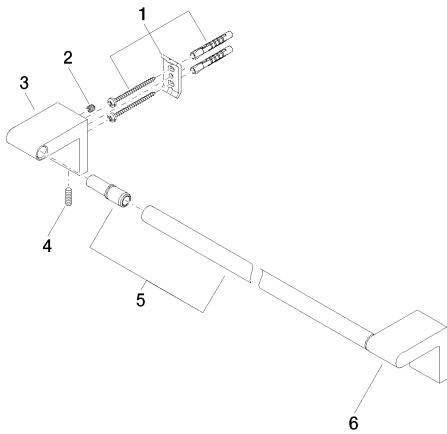

Shower - IMO

Towel bar - polished chrome

Article number: 83 060 670-00

Spare parts list

Number	Item Number	Designation	Number of units
1	05 17 20 736 00 90	Mounting bracket -	2
2	09 31 11 049 90	Mounting bracket -	2
3	08 17 67 502-00	Holder - polished chrome	1
4	04 31 11 113 00 90	Mounting bracket -	2
5	90 28 22 652 00-00	Holder - polished chrome	1
6	08 17 67 503-00	Holder - polished chrome	1