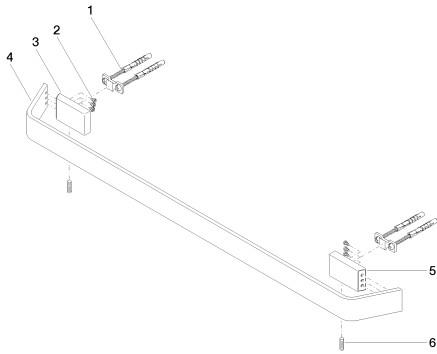

Shower - CL.1

Towel bar - polished chrome

Article number: 83 060 705-00

### Spare parts list

Number	Item Number	Designation	Number of units
1	05 17 20 758 00 90	Mounting bracket -	2
2	09 30 30 191 90	screw	6
3	08 17 70 500-00	Holder - polished chrome	1
4	08 17 70 550-00	Holder - polished chrome	1
5	08 17 70 501-00	Holder - polished chrome	1
6	04 31 11 113 00 90	Mounting bracket -	2