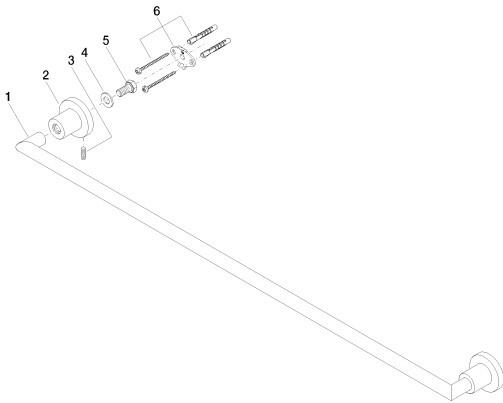

Shower - Tara.

Towel bar - polished chrome

Article number: 83 080 892-00

Spare parts list

Number	Item Number	Designation	Number of units
1	05 28 22 590 00-00	Holder - polished chrome	1
2	08 17 89 505-00	Holder - polished chrome	2
3	04 31 11 113 00 90	Mounting bracket -	2
4	09 30 11 046 90	Washer -	2
5	09 30 30 071 90	Mounting bracket -	2
6	05 17 20 739 00 90	Mounting bracket -	2