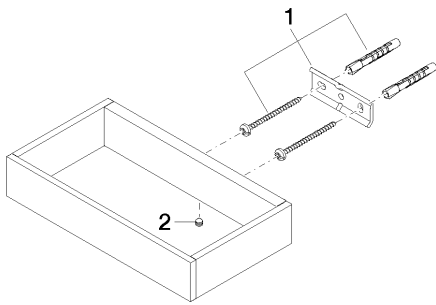

Sink - MEM

Towel ring angular - polished chrome

Article number: 83 200 780-00

Spare parts list

Number	Item Number	Designation	Number of units
1	05 17 20 718 00 90	Mounting bracket -	1
2	04 31 11 112 00 90	Mounting bracket -	1