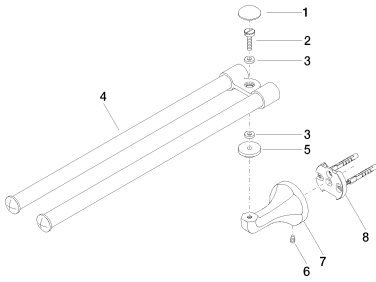

Sink - Madison Flair

Towel bar two-piece pivatable - polished chrome

Article number: 83 210 361-00

Spare parts list

Number	Item Number	Designation	Number of units
1	08 30 30 501-00	Cover - polished chrome	1
2	08 31 11 500 90	Mounting bracket -	1
3	08 30 11 501 90	Ring -	2
4	90 17 50 501 00-00	Holder - polished chrome	1
5	08 30 11 521-00	Escutcheon - polished chrome	1
6	04 31 11 140 00 90	pin	1
7	08 17 36 508-00	Holder - polished chrome	1
8	05 17 97 507 00 90	Mounting bracket -	1