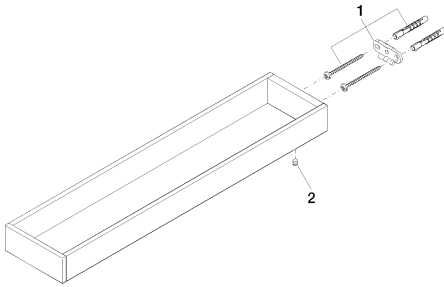

Sink - MEM

Towel bar two-piece fixed - polished chrome

Article number: 83 210 780-00

Spare parts list

| Number | Item Number | Designation | Number of units |
|--------|-------------|-------------|-----------------|
| <hr/> | | | |