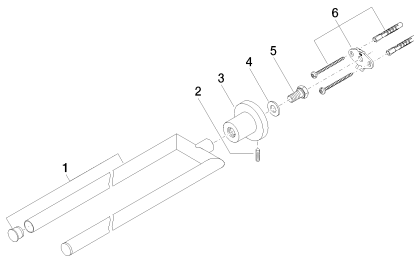

Sink - Tara.

Towel bar two-piece fixed - polished chrome

Article number: 83 210 892-00

### Spare parts list

Number	Item Number	Designation	Number of units
1	90 17 89 554 00-00	Holder - polished chrome	1
2	04 31 11 113 00 90	Mounting bracket -	1
3	08 17 89 505-00	Holder - polished chrome	1
4	09 30 11 046 90	Washer -	1
5	09 30 30 071 90	Mounting bracket -	1
6	05 17 20 739 00 90	Mounting bracket -	1