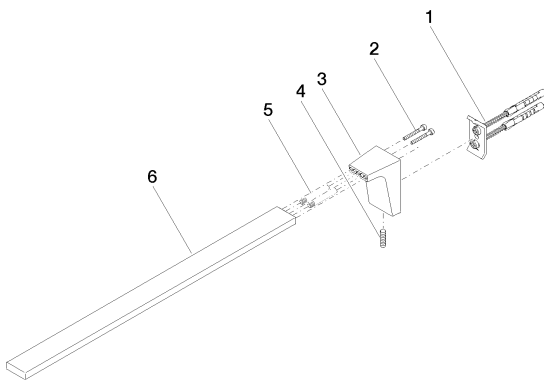

Sink - CL.1

Towel bar single-arm fixed - polished chrome

Article number: 83 211 705-00

Spare parts list

Number	Item Number	Designation	Number of units
1	05 17 20 736 00 90	Mounting bracket -	1
2	09 30 30 189 90	screw	3
3	08 17 70 502-00	holder	1
4	04 31 11 113 00 90	Mounting bracket -	1
5	09 31 11 205 90	pin	2
6	08 17 70 554-00	bar	1