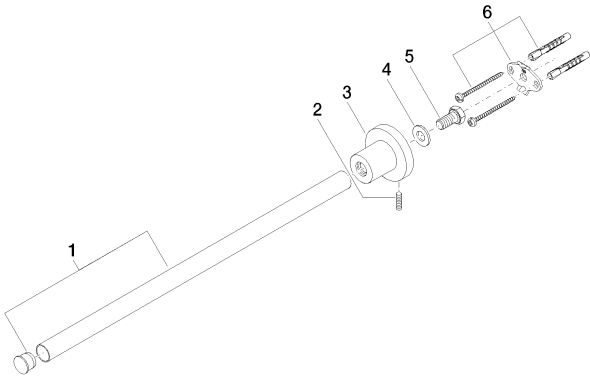

Sink - Tara.

Towel bar single-arm fixed - polished chrome

Article number: 83 211 892-00

### Spare parts list

Number	Item Number	Designation	Number of units
1	90 28 22 540 89-00	Holder - polished chrome	1
2	04 31 11 113 00 90	Mounting bracket -	1
3	08 17 89 505-00	Holder - polished chrome	1
4	09 30 11 046 90	Washer -	1
5	09 30 30 071 90	Mounting bracket -	1
6	05 17 20 739 00 90	Mounting bracket -	1