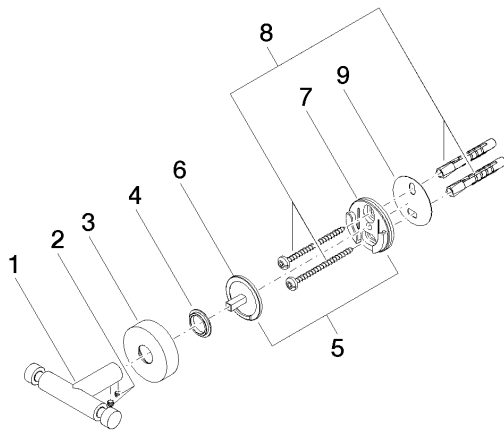

Sink - Meta.02

Hook two-piece - platinum matte

Article number: 83 256 979-06

Spare parts list

Number	Item Number	Designation	Number of units
1	05 18 60 519 01-06	hook	1
2	09 31 11 038 90	Mounting bracket -	2
3	08 27 97 500-06	Escutcheon - platinum matte	1
4	08 30 11 516 90	Ring -	1
5	08 17 97 559 90	Holder -	1
6	05 30 31 025 00 90	Mounting bracket -	1
7	08 17 97 501 07	Holder -	1
8	05 30 11 519 00 90	Mounting bracket -	1