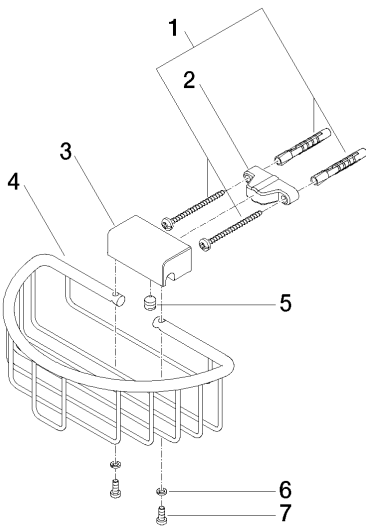

**Shower - SOURCE**

Shower basket for wall-mounted installation - polished chrome

Article number: 83 290 970-00

**Spare parts list**

Number	Item Number	Designation	Number of units
1	05 30 31 025 00 90	Mounting bracket -	1
2	09 17 20 030 90	Mounting bracket -	1
3	08 17 30 501-00	Holder - polished chrome	1
4	08 18 90 907-00	Basket - polished chrome	1
5	09 31 11 002 90	Mounting bracket -	1
6	09 30 11 029 90	Wall connection -	2
7	09 30 30 054 90	Mounting bracket -	2