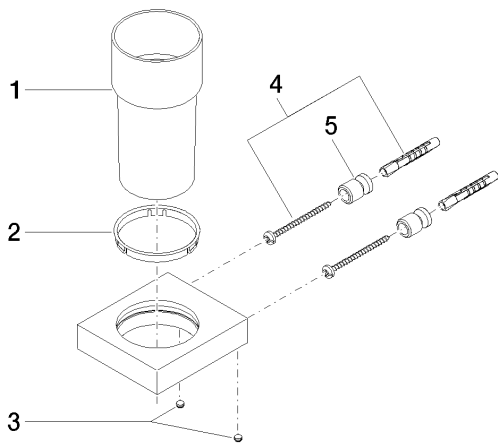

Sink - MEM

Tumbler wall-mounted - polished chrome

Article number: 83 400 780-00

Spare parts list

Number	Item Number	Designation	Number of units
1	08 90 00 008 84	Crystal tumbler clear -	1
2	08 28 10 500 91	Ring -	1
3	09 31 11 148 90	Mounting bracket -	2
4	05 17 20 801 00 90	Mounting bracket -	2
5	08 17 20 726 90	Mounting bracket -	2