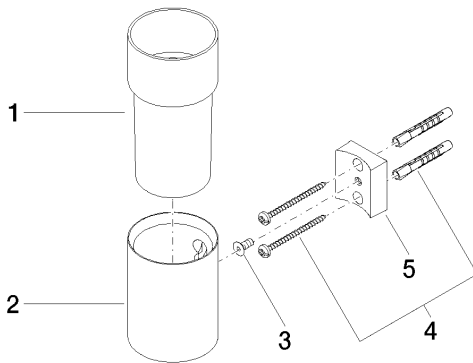

Sink - Meta.02

Tumbler wall-mounted - polished chrome

Article number: 83 401 979-00

Spare parts list

Number	Item Number	Designation	Number of units
1	08 90 00 008 82	Crystal tumbler frosted -	1
2	08 17 97 569-00	Holder - polished chrome	1
3	09 30 30 117 90	Mounting bracket -	1
4	05 30 31 025 00 90	Mounting bracket -	1
5	08 10 10 530-00	Holder - polished chrome	1