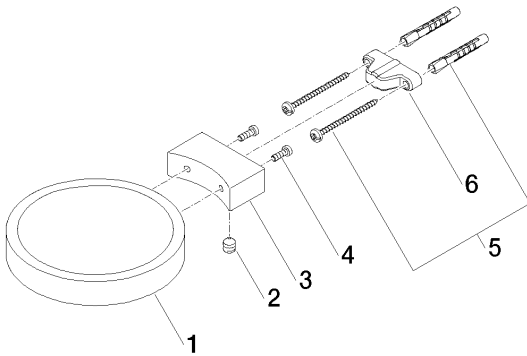

Sink - Meta.02

Soap dish wall-mounted - polished chrome

Article number: 83 410 979-00

### Spare parts list

| Number | Item Number        | Designation              | Number of units |
|--------|--------------------|--------------------------|-----------------|
| 1      | 08 17 97 570-00    | Dish - polished chrome   | 1               |
| 2      | 09 31 11 002 90    | Mounting bracket -       | 1               |
| 3      | 08 17 30 502-00    | Holder - polished chrome | 1               |
| 4      | 09 30 30 080 90    | Mounting bracket -       | 2               |
| 5      | 05 30 31 025 00 90 | Mounting bracket -       | 1               |
| 6      | 09 17 20 030 90    | Mounting bracket -       | 1               |