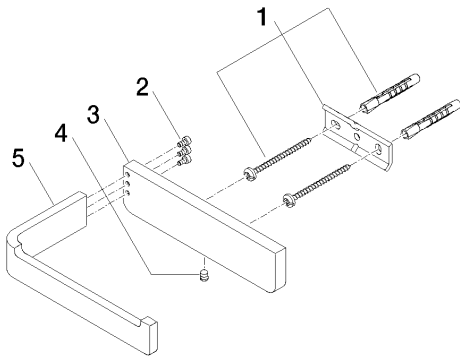

**WC - LULU**

Tissue holder without cover - polished chrome

Article number: 83 500 710-00

**Spare parts list**

<b>Number</b>	<b>Item Number</b>	<b>Designation</b>	<b>Number of units</b>
1	05 17 20 718 00 90	Mounting bracket -	1
2	90 30 30 059 00 90	Mounting bracket -	1
3	08 17 71 505-00	Holder - polished chrome	1
4	04 31 11 112 00 90	Mounting bracket -	1
5	08 17 71 555-00	Holder - polished chrome	1