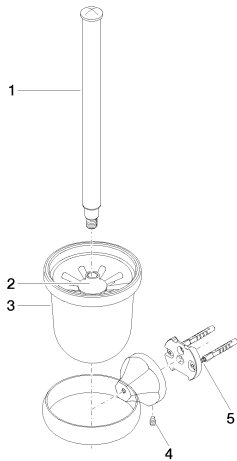

WC - Madison Flair
 Toilet brush set wall-mounted - polished chrome
 Article number: 83 900 361-00

Spare parts list

Number	Item Number	Designation	Number of units
1	90 28 22 538 03-00	Brush handle - polished chrome	1
2	08 18 50 600 90	Brush white -	1
3	08 90 04 000 82	Brush container frosted -	1
4	04 31 11 140 00 90	pin	1
5	05 17 97 507 00 90	Mounting bracket -	1