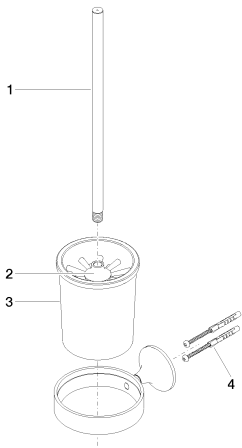

WC - VAIA

Toilet brush set wall-mounted - Dark Brass matte

Article number: 83 900 809-16

### Spare parts list

Number	Item Number	Designation	Number of units
1	90 20 97 507 00-16	handle	1
2	08 18 50 601 90	Brush black -	1
3	08 90 04 008 82	Brush container frosted -	1
4	05 30 31 025 00 90	Mounting bracket -	1