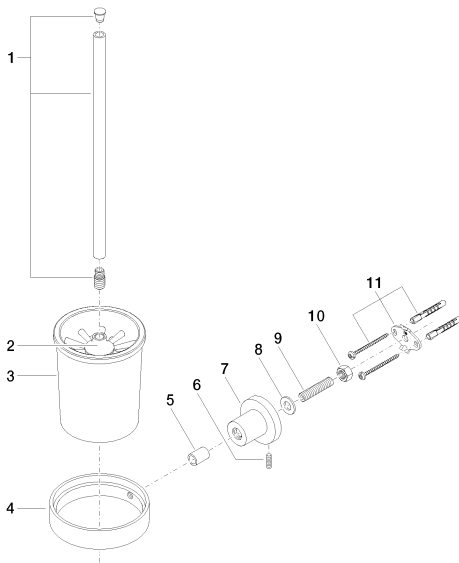

WC - Tara.

Toilet brush set wall-mounted - polished chrome

Article number: 83 900 892-00

Spare parts list

Number	Item Number	Designation	Number of units
1	90 20 97 507 00-00	Brush handle - polished chrome	1
2	08 18 50 601 90	Brush black -	1
3	08 90 04 008 82	Brush container frosted -	1
4	08 17 20 634-00	Holder - polished chrome	1
5	08 17 20 624-00	Hood / sleeve - polished chrome	1
6	04 31 11 113 00 90	Mounting bracket -	1
7	08 17 89 505-00	Holder - polished chrome	1
8	09 30 11 046 90	Washer -	1
9	08 18 50 586 90	Pipe -	1
10	09 23 10 026 90	Mounting bracket -	1
11	05 17 20 739 00 90	Mounting bracket -	1