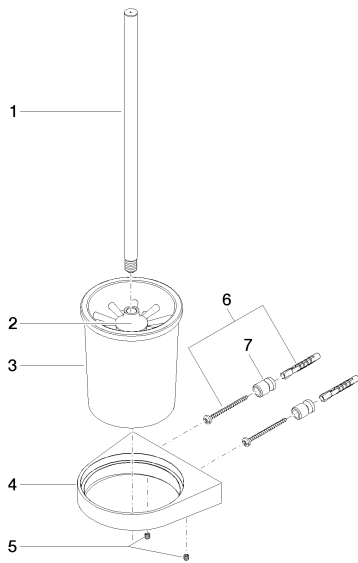

WC - Selv

Toilet brush set wall-mounted - platinum matte

Article number: 83 900 970-06

Spare parts list

Number	Item Number	Designation	Number of units
1	90 20 97 507 00-06	Brush handle - platinum matte	1
2	08 18 50 601 90	Brush black -	1
3	08 90 04 008 82	Brush container frosted -	1
4	08 17 97 506-06	Holder - platinum matte	1
5	09 31 11 030 90	Mounting bracket -	2
6	05 17 20 801 00 90	Mounting bracket -	1
7	08 17 20 726 90	Mounting bracket -	2