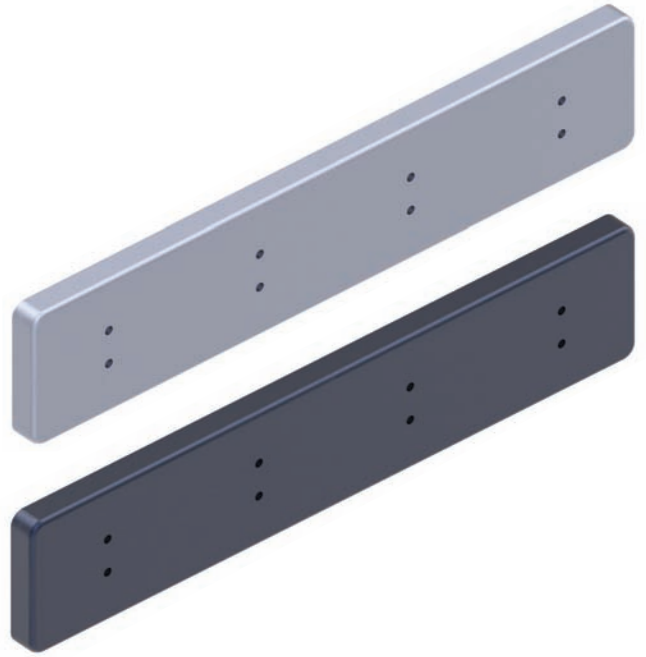

Schwinn Item 88947 Hook Rack

Material: Painted MDF

400 x 80 x 16 mm

Mounting Type: Concealed

Load Capacity: 55 lb

Provided Hardware: 4 Hook Mounting Screws, 2 Anchors, 2 Hook Screws

For use with 4 hooks each: Schwinn Items 88939, 88940 and 88941 (single hole).

Silver	$12.00
Order Nr. 59438	
Anthracite	$12.00
Order Nr. 59437	

Schwinn Item 88948 Hook Rack

Material: Painted MDF

400 x 80 x 16 mm

Mounting Type: Concealed

Load Capacity: 55 lb

Provided Hardware: 8 Hook Mounting Screws, 2 Anchors, 2 Hook Screws

For use with 4 hooks each: Schwinn Items 2Z354, 2Z360, 44683 and 34093 (C/C 20 mm).

Silver	$12.00
Order Nr. 59440	
Anthracite	$12.00
Order Nr. 59439