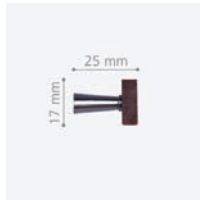

Schwinn Item 88942/96 Pull

Design: Paul McCobb

Material: Engineered Wood/Brass

Environmental Information:

1. Fully Recyclable
   - Meets RoHS Standards
2. ADA Compliant: Yes

129 x 17 x 25 mm

C/C 96 mm; M4 Thread

Wood/Brushed Brass $46.00

Order Nr. 60119

Wood/Polished Chrome $38.00

Order Nr. 60120