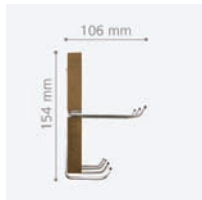

### Schwinn Item 34005 Hook Rack

670 x 154 x 106 mm

Provided Hardware: None

European Walnut/Polished Chrome \$208.00

Order Nr. 60017

European Oak/Brushed Stainless Steel \$188.00

Order Nr. 60016