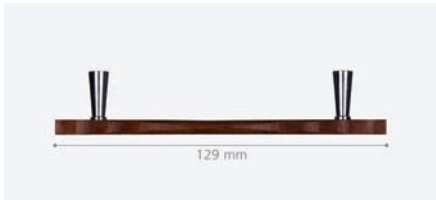

Schwinn Item 88942/96 Pull

Design: Paul McCobb

Material: Engineered Wood/Brass

Environmental Information:

1. Fully Recyclable
   - Meets RoHS Standards
2. ADA Compliant: Yes

129 x 17 x 25 mm

C/C 96 mm; M4 Thread

Wood/Brushed Brass $46.00

Order Nr. 60119

Wood/Polished Chrome $38.00

Order Nr. 60120