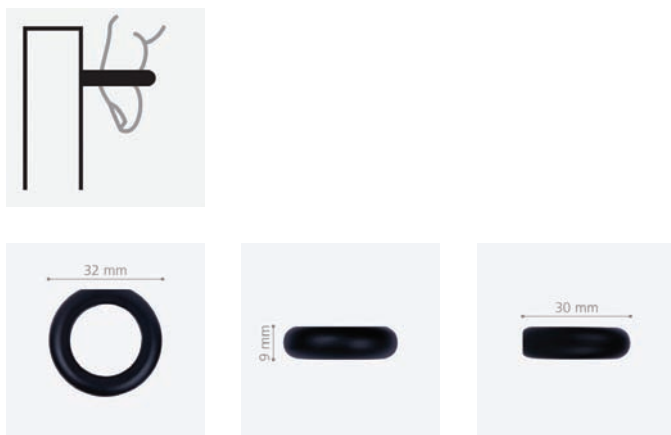

### Schwinn Item 22350 Ring Pull

Design: Paul McCobb  
 Material: Zamak  
 Environmental Information:  
 - Fully Recyclable  
 - Meets RoHS Standards  
 ADA Compliant: Yes

32 x 9 x 30 mm C/C 0; M4 Thread Provided Hardware: 7 mm Drill Bit, Short M4 Screws	
Polished Chrome Order Nr. 60042	\$8.00
Matte Black Order Nr. 60043	\$8.00
Matte Gold Order Nr. 60044	\$9.00