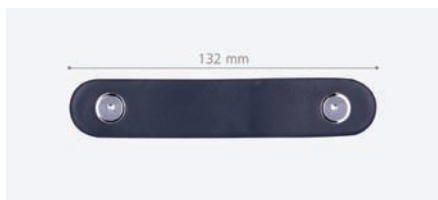

Schwinn Item 34026/96 Pull

132 x 26 x 29 mm C/C 96 mm; M4 Thread	
Polished Chrome/Brown Leather	$72.00
Order Nr. 60117	
Polished Chrome/Natural Leather	$72.00
Order Nr. 60101	
Polished Chrome/Charcoal Leather	$72.00
Order Nr. 60115