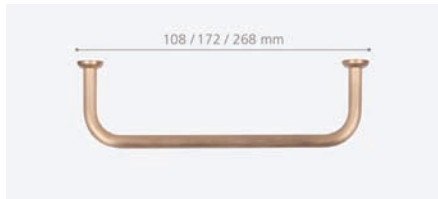

### Schwinn Item 34036/96 Pull

108 x 12 x 38 mm

C/C 96 mm; M4 Thread

Brushed Brass \$8.00

Order Nr. 60121

### Schwinn Item 34036/160 Pull

172 x 12 x 38 mm

C/C 160 mm; M4 Thread

Brushed Brass \$12.00

Order Nr. 60122

### Schwinn Item 34036/256 Pull

268 x 12 x 38 mm

C/C 256 mm; M4 Thread

Brushed Brass \$14.00

Order Nr. 60123

**August Schatte**  
*Anonymous Company Design*

August Schatte was an aluminum die cast manufacturer in Germany. The hook designs included in Schwinn Originals are based on a vintage coatrack that was probably a company design from the 1940s.