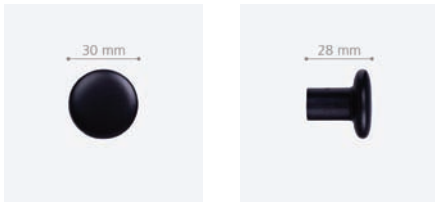

Schwinn Series 88941

Design: Nanna Ditzel
Material: Beech Wood
Environmental Information:
- Fully Recyclable

Schwinn Item 88941-30 Hook/Knob

30 x 28 mm
C/C 0 mm; M4 Thread
Mounting Type: Concealed
Provided Hardware: M4 Screw, M4 Mounting Bolt

Red Pantone 200C	$12.00
Order Nr. 60072	
Black Pantone 426C	$12.00
Order Nr. 60073	
Light Gray Pantone 430C	$12.00
Order Nr. 60074	
Dark Gray Pantone 431C	$12.00
Order Nr. 60075	
Terracotta Pantone 159C	$12.00
Order Nr. 60076	
Turquoise Green Pantone 321C	$12.00
Order Nr. 60077	
Turquoise Blue Pantone 632C	$12.00
Order Nr. 60078