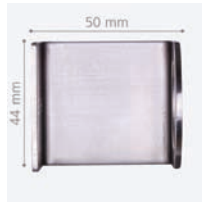

Bodil Kjaer

The Essentialist

Bodil Kjaer (1932) practised as an architect, designer and planner from her own offices in Copenhagen and London. Before becoming a tenured professor at the University of Maryland, Bodil Kjaer worked for many years in teams of engineers, sociologists and organization planners to create healthy and flexible work environments for employees in factories, offices and universities.

Schwinn Item 34003 Edge Pull

Design: Bodil Kjaer

Material: Stainless Steel Grade 303

Environmental Information:

1. Fully Recyclable
   - Meets RoHS Standards
2. ADA Compliant: Yes

48 x 44 x 50 mm

C/C 20 mm; #6 Wood Screw

Brushed Stainless Steel

$14.00

Order Nr. 60014

Schwinn Item 34004 Edge Pull

Design: Bodil Kjaer

Material: Stainless Steel Grade 303

Environmental Information:

1. Fully Recyclable
   - Meets RoHS Standards
2. ADA Compliant: Yes

48 x 44 x 50 mm

C/C 20 mm; #6 Wood Screw

Brushed Stainless Steel

$14.00

Order Nr. 60015