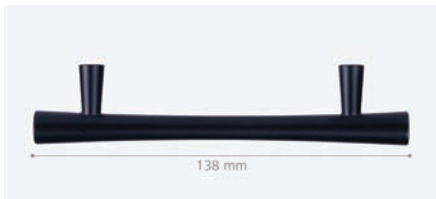

Schwinn Item 22349/96 Pull

Design: Paul McCobb

Material: Zamak

Environmental Information:

1. Fully Recyclable
   - Meets RoHS Standards
2. ADA Compliant: Yes

138 x 12 x 29 mm

C/C 96 mm; M4 Thread

Polished Chrome $16.00

Order Nr. 60033

Matte Black $16.00

Order Nr. 60034

Matte Gold $18.00

Order Nr. 60035