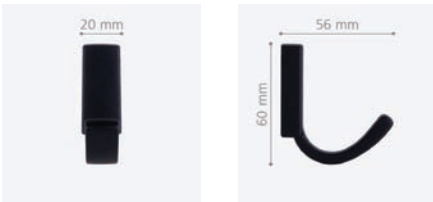

August Schatte
Anonymous Company Design

August Schatte was an aluminum die cast manufacturer in Germany. The hook designs included in Schwinn Originals are based on a vintage coatrack that was probably a company design from the 1940s.

Schwinn Item 2Z354 Hook

Design: August Schatte
Material: Zamak
Environmental Information:
- Fully Recyclable
- Meets RoHS Standards

20 x 60 x 56 mm
C/C 20 mm; Countersunk for #8 Screw Head
Mounting Type: Concealed
Load Capacity: 44 lb
Provided Hardware: None

Polished Chrome	$16.00
Order Nr. 60045	
Matte Black	$16.00
Order Nr. 60046	
Matte Gold	$17.00
Order Nr. 60047