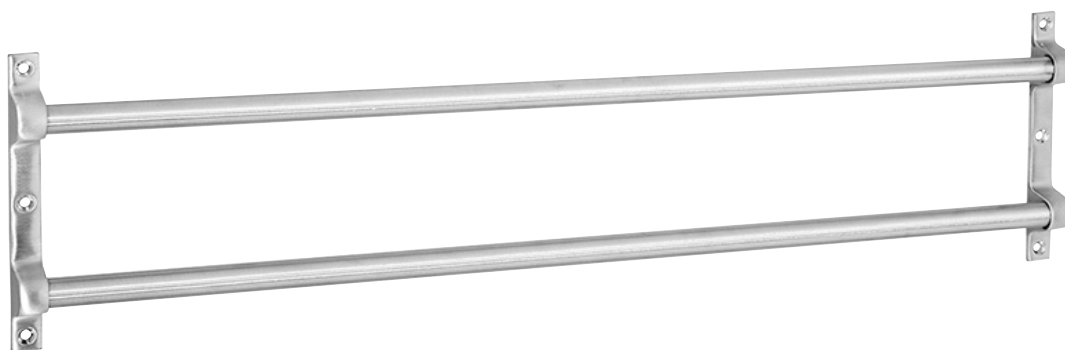

## Rockwood 41-PB - Screen Door Guard

### MATERIAL SIZE:

5/8" tube

### BASE:

5/8" x 6 1/8"

### CLEARANCE:

3/8"