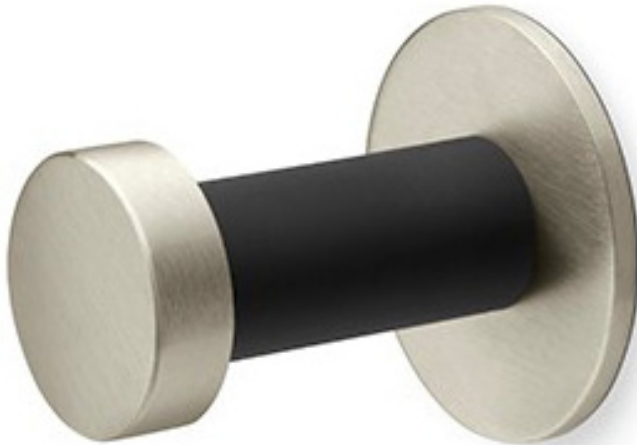

## Rockwood RM838 - Coat Hook SoftMet

### Available Finishes:

- US10BE/613E
- US32/629
- US32D/630

BASE PLATE  
DIAMETER:  
1 1/4"

PROJECTION:  
2 1/4"

### Specifications:

**MATERIAL:**  
Brass, Bronze, Stainless Steel