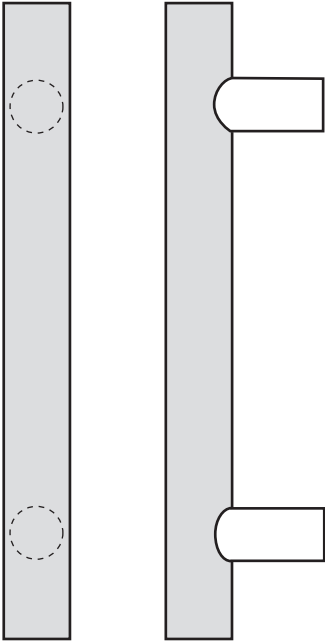

Architectural Door Accessories

ASSA ABLOY

The global leader in
door opening solutions

Rockwood RM4110 - ArborTek - Straight Pull - Flat Ends

Available Finishes:

- US3/605
- US4/606
- US10/612
- US10B/613
- US10BE/613E
- US32/629
- US32D/630

DIAMETER:
1 1/4"

CTC:
Specify

PROJECTION:
3"

Specifications:

MATERIAL:
Brass, Bronze, Stainless Steel

300 Main Street
Rockwood, Pennsylvania 15557
P: 800.458.2424 • F: 800.922.9212
www.rockwoodmfg.com • orders.rockwood@assaabloy.com