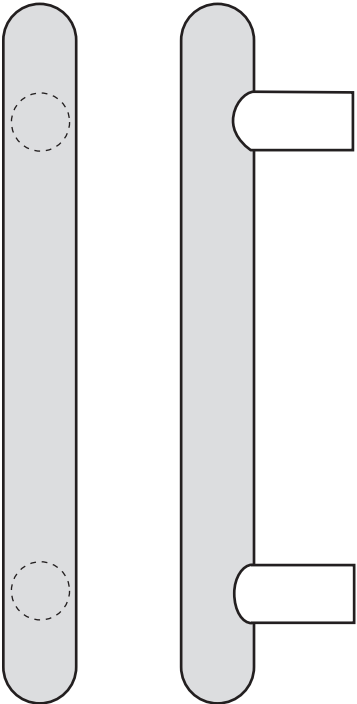

Architectural Door Accessories

The global leader in
door opening solutions

Rockwood RM4104 - ArborTek - Straight Pull - Round Ends

Available Finishes:

- US3/605
- US4/606
- US10/612
- US10B/613
- US10BE/613E
- US32/629
- US32D/630

DIAMETER:
1"

CTC:
Specify

PROJECTION:
2 3/4"

Specifications:

MATERIAL:
Brass, Bronze, Stainless Steel

300 Main Street
Rockwood, Pennsylvania 15557
P: 800.458.2424 • F: 800.922.9212
www.rockwoodmfg.com • orders.rockwood@assaabloy.com