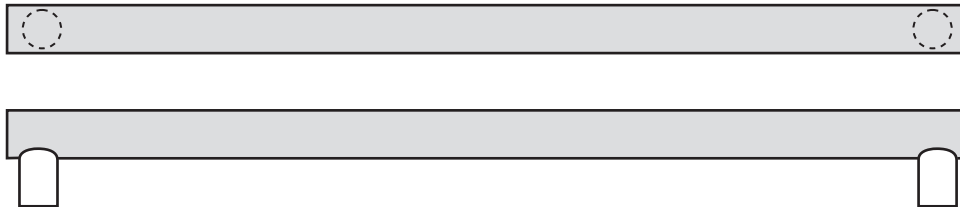

Rockwood RM4112 - ArborTek - Push Bar - Flat Ends

Available Finishes:

- US3/605
- US4/606
- US10/612
- US10B/613
- US10BE/613E
- US32/629
- US32D/630

DIAMETER:
1 1/4"

CTC:
Specify

PROJECTION:
3"

Specifications:

MATERIAL:

Brass, Bronze, Stainless Steel

NOTE:

Post location on push bars can be located 1/8" from end for narrow & medium stile doors and 1" from end for flush and wide stile doors