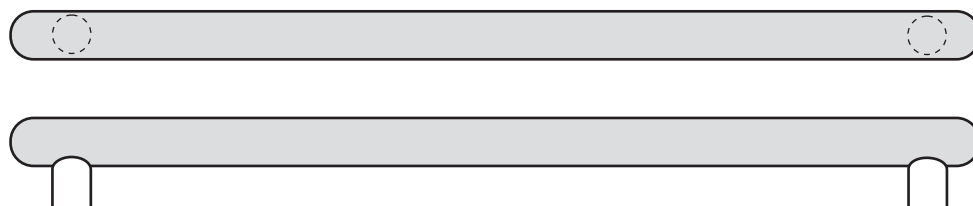

The global leader in
door opening solutions

Rockwood RM4126 - ArborTek - Push Bar - Round Ends

Available Finishes:

- US3/605
- US4/606
- US10/612
- US10B/613
- US10BE/613E
- US32/629
- US32D/630

DIAMETER:
1 1/2"

CTC:
Specify

PROJECTION:
3 1/4"

Specifications:

MATERIAL:

Brass, Bronze, Stainless Steel

NOTE:

Post location on push bars can be located 1/8" from end for narrow & medium stile doors and 1" from end for flush and wide stile doors