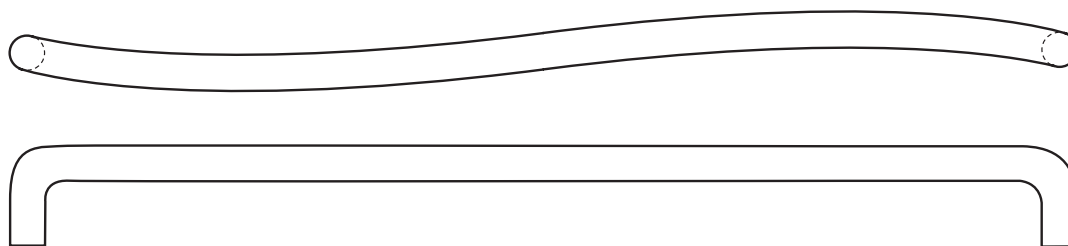

## Rockwood RM4450LH - CenTrex - Solid 1" Diameter Compound Radius Push Bars

### Available Finishes:

- US3/605
- US4/606
- US10/612
- US10B/613
- US10BE/613E
- US26/625
- US26D/626
- US28/628
- US32/629
- US32D/630
- 313/710
- 315/711

MATERIAL SIZE:  
CTC: up to 36"  
Diameter: 1"  
Projection: 2 1/2"