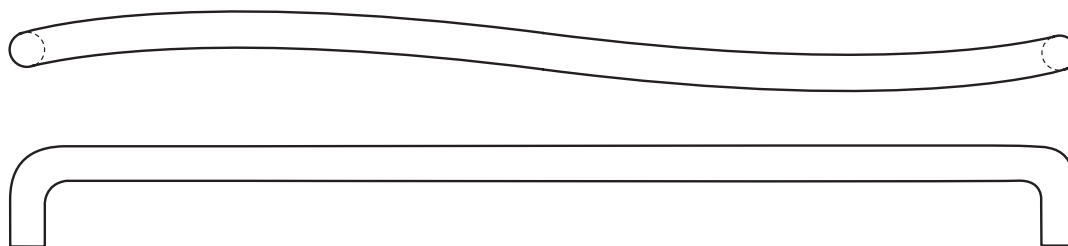

The global leader in
door opening solutions

Rockwood RM4450RH - CenTrex - Solid 1" Diameter Compound Radius Push Bars

Available Finishes:

- US3/605
- US4/606
- US10/612
- US10B/613
- US10BE/613E
- US26/625
- US26D/626
- US28/628
- US32/629
- US32D/630
- 313/710
- 315/711

MATERIAL SIZE:

CTC: up to 36"

Diameter: 1"

Projection: 2 1/2"

Specifications:

MATERIAL:

Aluminum, Brass, Bronze, Stainless Steel

300 Main Street