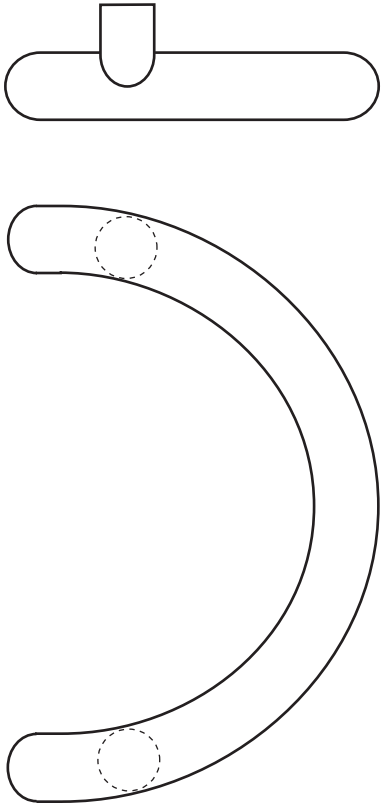

Architectural Door Accessories

ASSA ABLOY

The global leader in
door opening solutions

Rockwood RM4500 - CenTrex - Semi-Circular Pull

Available Finishes:

- US3/605
- US4/606
- US10/612
- US10B/613
- US10BE/613E
- US26/625
- US26D/626
- US28/628
- US32/629
- US32D/630
- 313/710
- 315/711

MATERIAL SIZE:
CTC: 11"
Diameter: 1 1/4"
Projection: 3"

Specifications:

MATERIAL:
Aluminum, Brass, Bronze, Stainless Steel

300 Main Street
Rockwood, Pennsylvania 15557
P: 800.458.2424 • F: 800.922.9212
www.rockwoodmfg.com • orders.rockwood@assaabloy.com