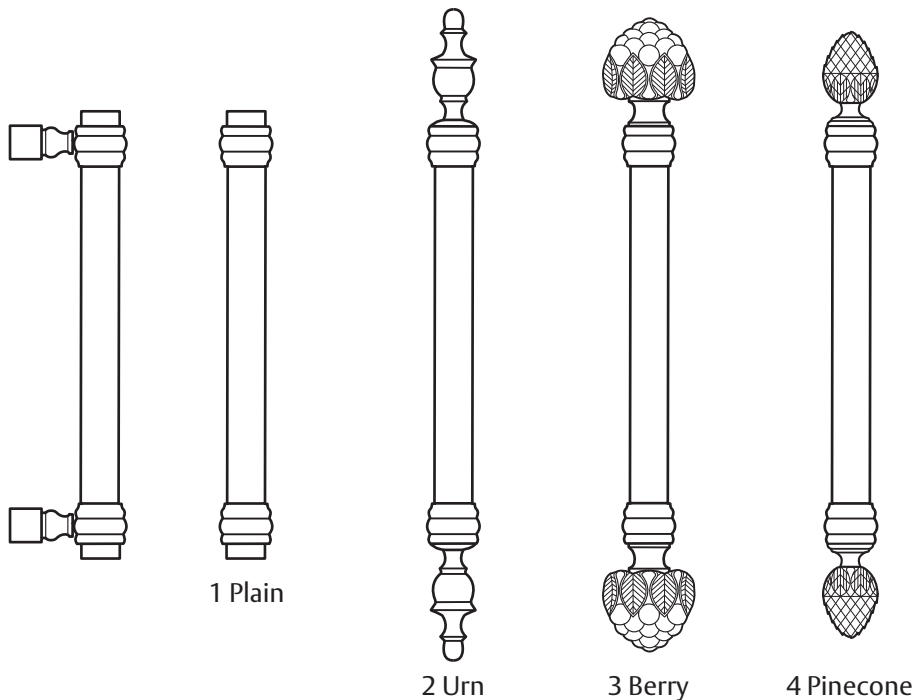

The global leader in
door opening solutions

Rockwood RM5650 - Classic - Plain Grip Pull

Available Finishes:

- US3/605
- US4/606
- US10/612
- US10B/613
- US10BE/613E
- US15/619
- US15A/620
- US26/625
- US26D/626

MATERIAL SIZE:
CTC: Specify
Diameter: 1"
Projection: 2 ¹¹/₁₆"
Base Plate: No

Specifications:

MATERIAL:
Brass

ORDERING:
Select suffix finial style number to pull number; 1=Plain, 2=Urn, 3=Berry, 4=Pinecone (RM5654-2)