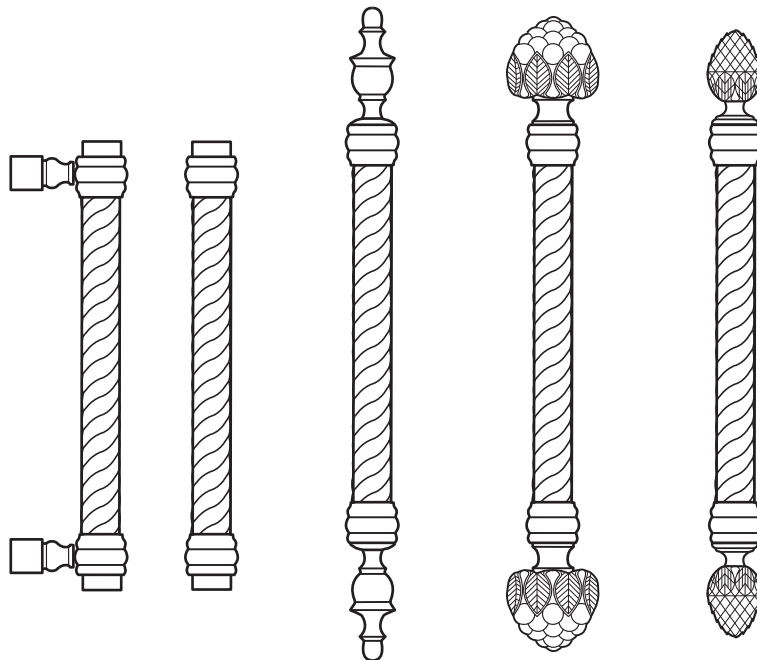

Architectural Door Accessories

ASSA ABLOY

The global leader in
door opening solutions

Rockwood RM5652 - Classic - Rope Grip Pull

Available Finishes:

- US3/605
- US4/606
- US10/612
- US10B/613
- US10BE/613E
- US15/619
- US15A/620
- US26/625
- US26D/626

MATERIAL SIZE:
CTC: Specify
Diameter: 1"
Projection: 2 ¹¹/₁₆"
Base Plate: No

Specifications:

MATERIAL:

Brass

ORDERING:

Select suffix finial style number to pull number; 1=Plain, 2=Urn, 3=Berry, 4=Pinecone (RM5652-2)