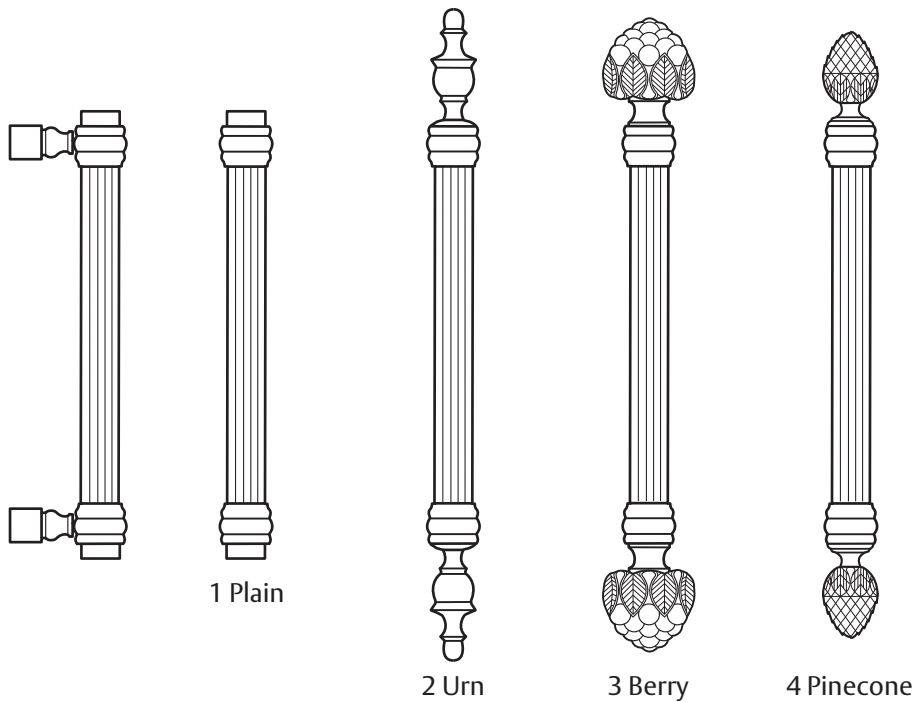

## Rockwood RM5654 - Classic - Fluted Grip Pull

### Available Finishes:

- US3/605
- US4/606
- US10/612
- US10B/613
- US10BE/613E
- US15/619
- US15A/620
- US26/625
- US26D/626

MATERIAL SIZE:  
CTC: Specify  
Diameter: 1"  
Projection: 2 <sup>11</sup>/<sub>16</sub>"  
Base Plate: No