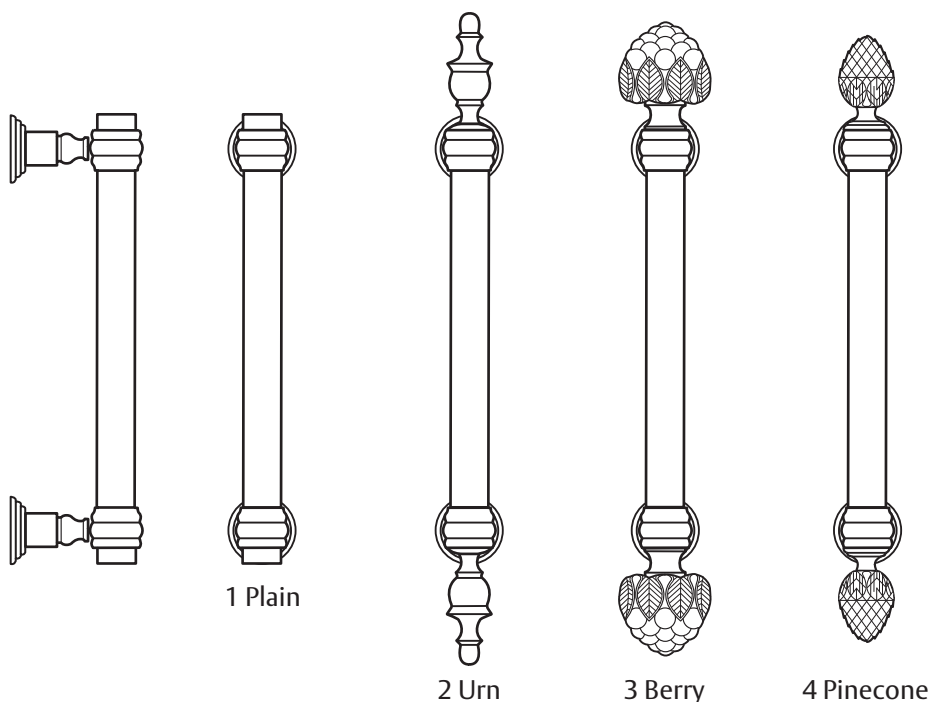

The global leader in
door opening solutions

Rockwood RM5660 - Classic - Plain Grip Pull

Available Finishes:

- US3/605
- US4/606
- US10/612
- US10B/613
- US10BE/613E
- US15/619
- US15A/620
- US26/625
- US26D/626

MATERIAL SIZE:
CTC: Specify
Diameter: 1"
Projection: 3 ¹/₁₆"
Base Plate: Yes

Specifications:

MATERIAL:

Brass

ORDERING:

Select suffix finial style number to pull number; 1=Plain, 2=Urn, 3=Berry, 4=Pinecone (RM5660-2)