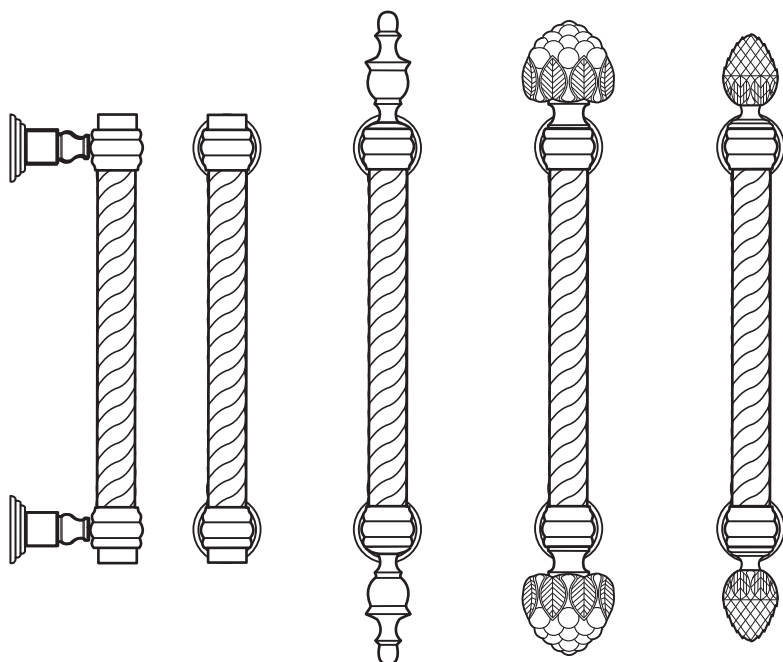

## Rockwood RM5662 - Classic - Rope Grip Pull

### Available Finishes:

- US3/605
- US4/606
- US10/612
- US10B/613
- US10BE/613E
- US15/619
- US15A/620
- US26/625
- US26D/626

MATERIAL SIZE:  
CTC: Specify  
Diameter: 1"  
Projection: 3 <sup>1</sup>/<sub>16</sub>"  
Base Plate: Yes

#### MATERIAL:

Brass