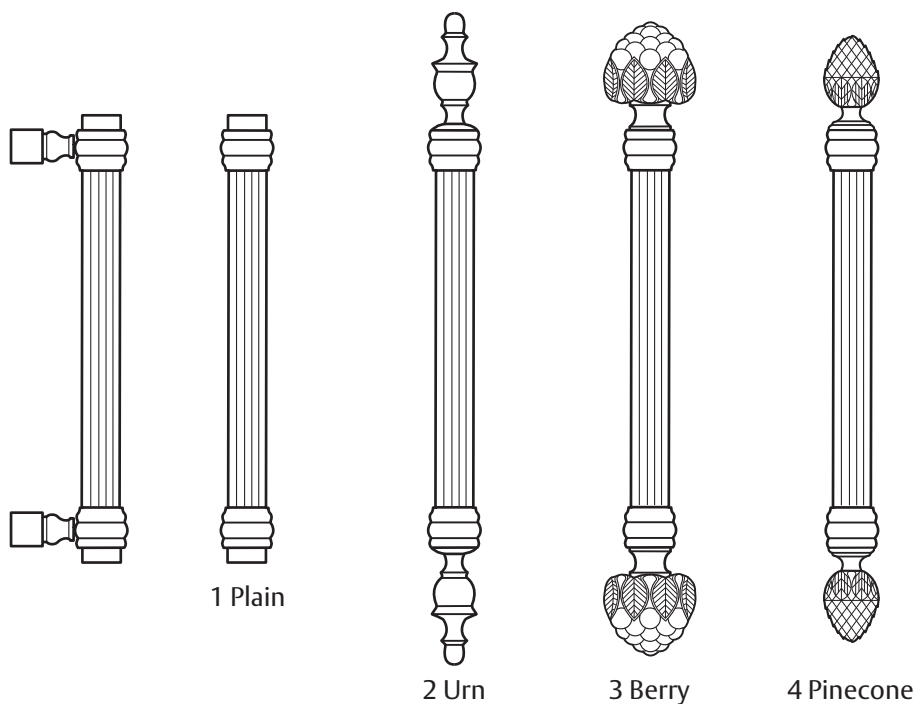

The global leader in
door opening solutions

Rockwood RM5664 - Classic - Fluted Grip Pull

Available Finishes:

- US3/605
- US4/606
- US10/612
- US10B/613
- US10BE/613E
- US15/619
- US15A/620
- US26/625
- US26D/626

MATERIAL SIZE:

CTC: Specify
Diameter: 1"
Projection: 3 ¹/₁₆"
Base Plate: Yes

Specifications:

MATERIAL:

Brass

ORDERING:

Select suffix finial style number to pull number; 1=Plain, 2=Urn, 3=Berry, 4=Pinecone (RM5664-2)